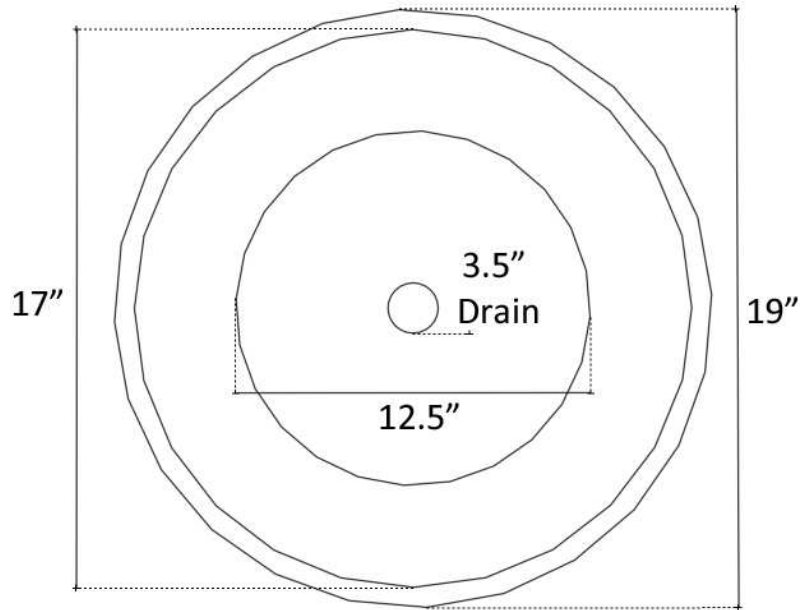

Description:

- Copper
- Drop-In or Undermount
- Use standard 3.5" drain
- Clean with mild soap
No abrasive chemicals

Available Finishes:

- DB** Dark Bronze
- WC** Weathered Copper
- PN** Polished Nickel
- SN** Satin Nickel
- PW** Pewter

Available Drains:

- D003** 3.5" Basket Strainer
- D007** Disposal Flange

DIMENSIONS WILL VARY. DO NOT use this sheet as a guide for countertop cuts.